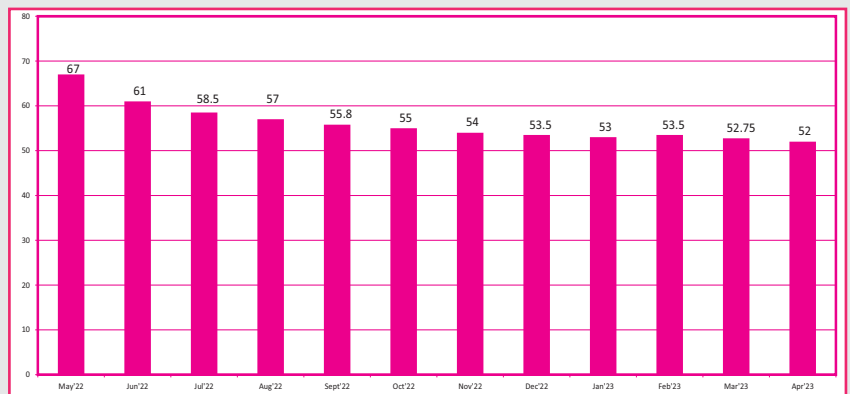

Price Trend of Foundry Raw Materials

MELTING STEEL SCRAP
in Rs per kg
Exclusive of GST

PIG IRON
in Rs per kg
Exclusive of GST

LAM COKE
in Rs per kg
Exclusive of GST

ALUMINIUM INGOT
in Rs per kg
Exclusive of GST