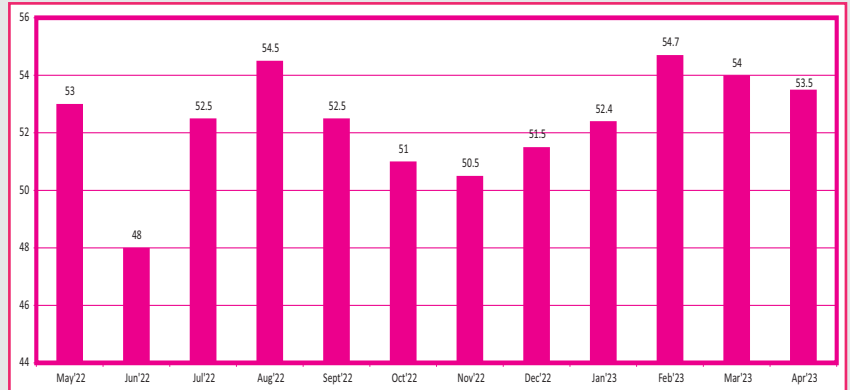

Price Trend of Foundry Raw Materials

MELTING STEEL SCRAP
in Rs per kg
Exclusive of GST

PIG IRON
in Rs per kg
Exclusive of GST

LAM COKE
in Rs per kg
Exclusive of GST

ALUMINIUM INGOT
in Rs per kg
Exclusive of GST