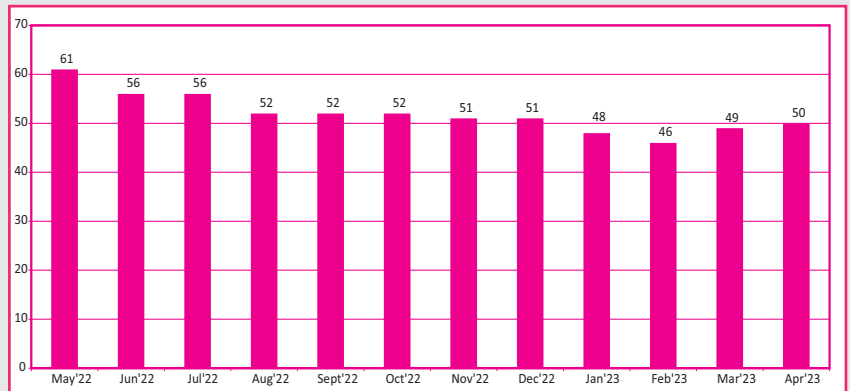

Price Trend of Foundry Raw Materials

MELTING STEEL SCRAP
in Rs per kg
Exclusive of GST

PIG IRON
in Rs per kg
Exclusive of GST

LAM COKE
in Rs per kg
Exclusive of GST

ALUMINIUM INGOT
in Rs per kg
Exclusive of GST